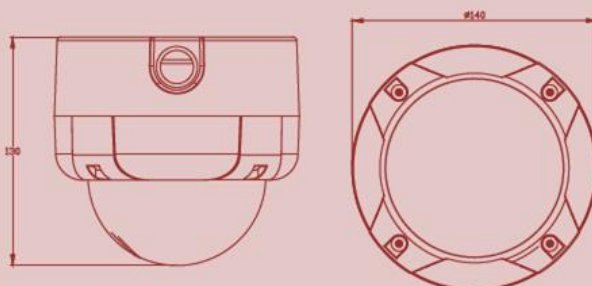

### Interface

3-Axis Bracket

Unit: mm

Specifications	
CPU	ARM 9 ,32 bit RISC
RAM	256MB
Flash	16MB
Image Sensor	1/3.2" CMOS(2 Megapixels)
Sensitivity	0 lux (IR On)
Support DC IRIS	Yes
Lens Type	Vari-focal 2.7~9mm, F1.2
Angle of View	30.4°~101° (horizontal) 23°~75° (vertical)
ICR	Mechanism IR cut Filter (Optional)
LED	Built-in 18 IR LED (Optional) IR Distance-15M (Optional)
Alarm In/Out	1 in/ 1 Relay Out
Video Out	1.0Vp-p, 75Ω, BNC
Audio	G.711 audio compression Interface: Mic in Audio output: 3.5mm phone jack Support 2-way audio
Power	Power 12V DC Power Consumption: IR on 5.3W IR off 4.2W PoE Class 0 (IEEE802.3af) , optional / Power Consumption: IR on 7.6W, IR off 6.0W
3-Axis Bracket Adjustment Angle	Pan: 348° Tilt: 30°~90° Rotation: 172°
Operating Temperature	-10°C~40°C
Dimensions	140mm(w) x 130mm(H)
weight	1300g
Network	
Ethernet	10/ 100 Base-T
Network Protocol	HTTP, TCP/ IP, UDP, SMTP, FTP, PPPoE, DHCP, DDNS, NTP, UPnP, 3GPP, SAMBA
System	
Video Resolution	1600x1200, 1280x1024, 1280x960, 1280x720, 800x600, 640x480, 320x240, 176x144
Video Adjust	Brightness, Contrast, Sharpness, BLC, Night Mode
Triple Streaming	Yes
Image Snapshot	Yes
Full Screen Monitoring	Yes
Privacy Mask	Yes, 3 different areas
Compression Format	H.264/ JPEG/ MPEG4 (3GPP only)
Video Bitrates Adjust	CBR, VBR
Motion Detection	Yes, 3 different areas
Triggered Action	Mail, FTP, Save to SD card, Relay, Samba
Pre/ Post Alarm	Yes, configurable
Security	Password protection
Firmware Upgrade	HTTP mode, can be upgraded remotely
Simultaneous Connection	Up to 10
SD card management	
Recording Trigger	Motion Detection, IP check, Network break down (wire only), Schedule, Relay
Video Format	AVI, JPEG
Video Playback	Yes
Delete Files	Yes
Client system requirements	
OS	Windows 2000, XP, 2003, Microsoft IE 6.0 or above
Hardware	
Suggested	Intel Dual Core 1.66G, RAM: 1024MB, Graphic card: 128MB
Minimum	Intel-C 2.8G, RAM: 512MB, Graphic card: 64MB