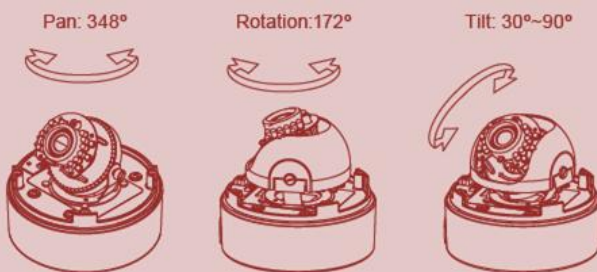

Interface

3-Axis Bracket